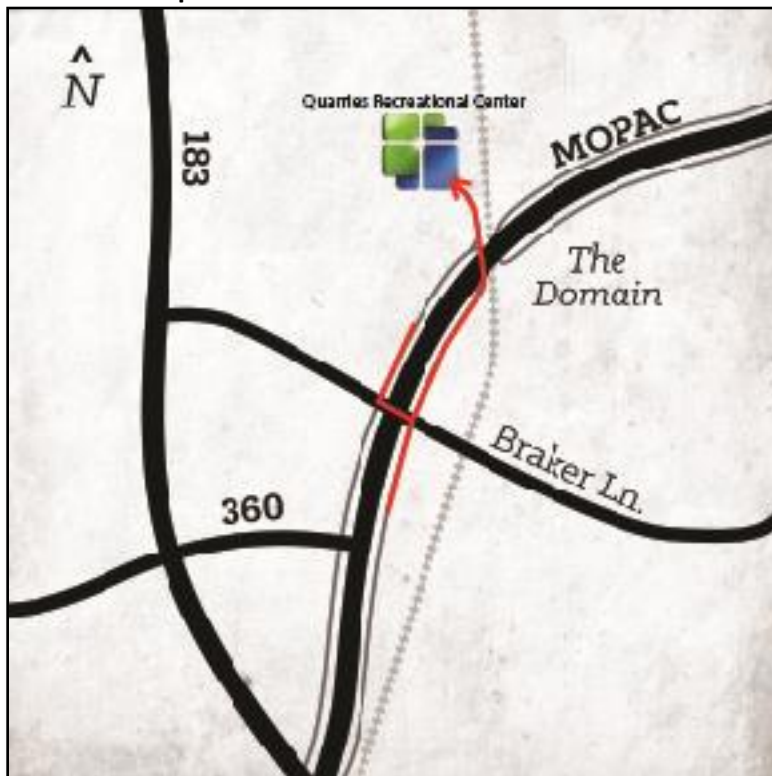

2017 Austin 10/20 Expo Location and Directions

Location: The Quarries Recreational Center

Address: 11400 N Mopac Expy Southbound, Austin, Texas 78759

Expo Hours:

Friday, April 7: Noon – 6 PM

Saturday, April 8: 9 AM – 5 PM

Directional Map:

Directions to Expo:

- From Northbound MoPac take the Braker exit. Stay straight on the MoPac frontage road, go through Braker Lane. Just before making the u-turn on MoPac frontage road, there will be a sign for Hyde Park Baptist Church – turn right at the sign. Follow the Austin 10/20 directional signs to the expo.
- From Southbound MoPac take the Braker exit, turn left onto Braker and another left on to the MoPac frontage road. Just before making the u-turn on MoPac frontage road, there will be a sign on your right for Hyde Park Baptist Church – turn right at the sign. Follow the Austin 10/20 directional signs to the expo.