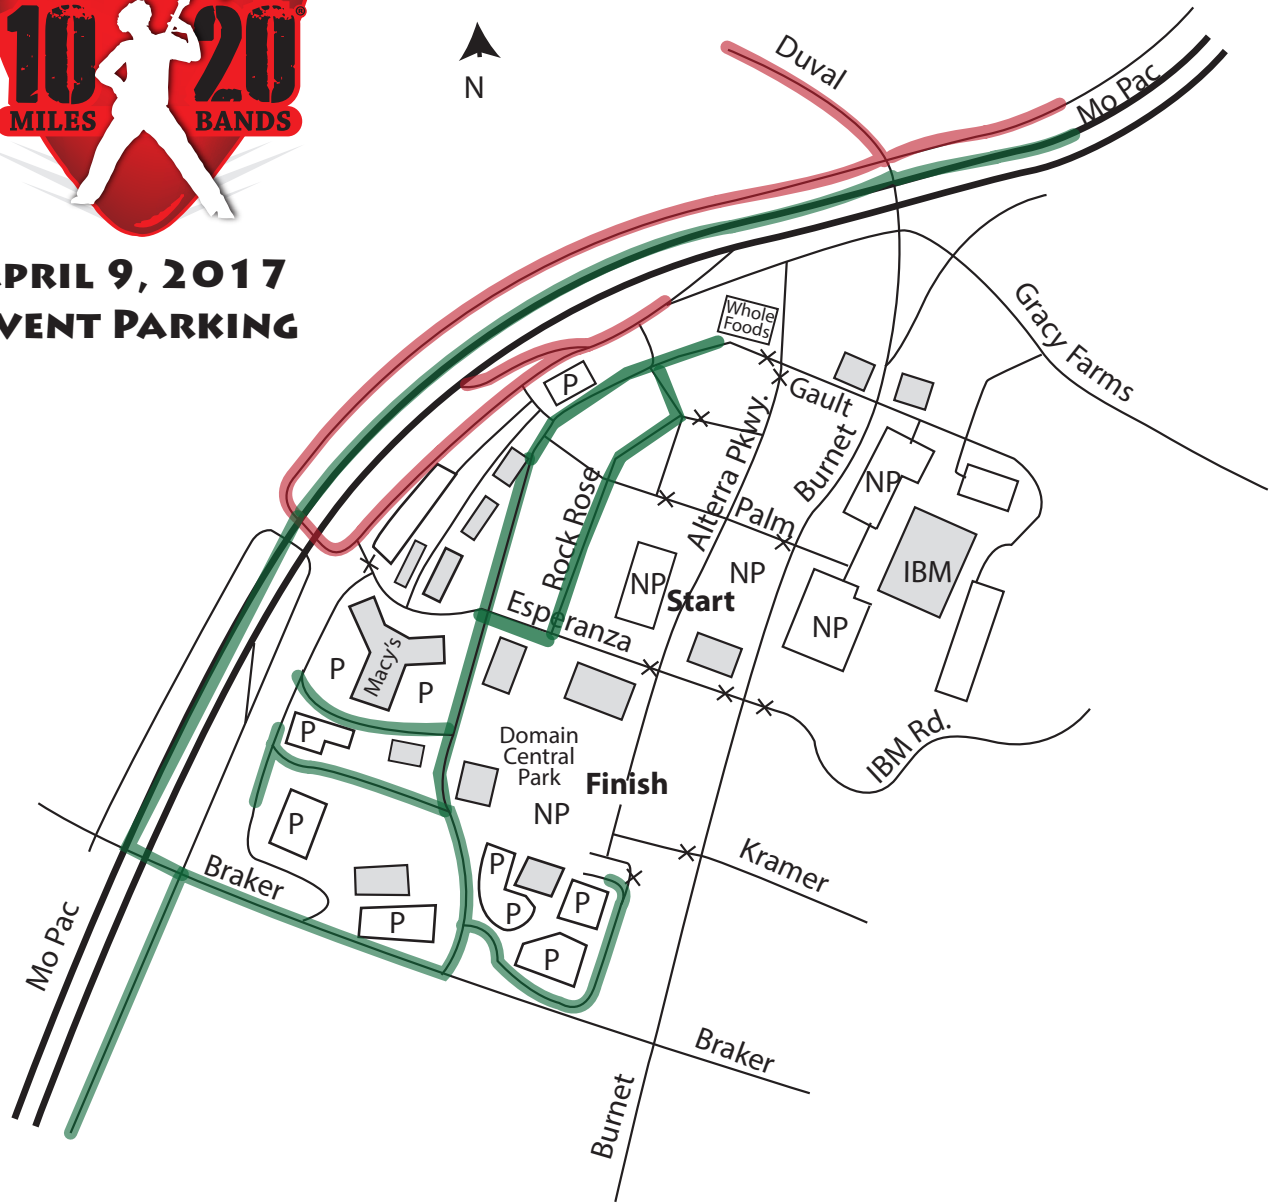

**APRIL 9, 2017
EVENT PARKING**

Notes

- From Northbound Mo Pac exit either Braker or Duval
- From Southbound Mo Pac exit Duval
- Arrive early for less traffic and hassle
- Race starts at 8 AM!

Legend

- P Parking Lots & Garages
- NP No Parking Areas
- X Road Closed
- Any Time Access Routes
- Until 7:30 AM Access Routes